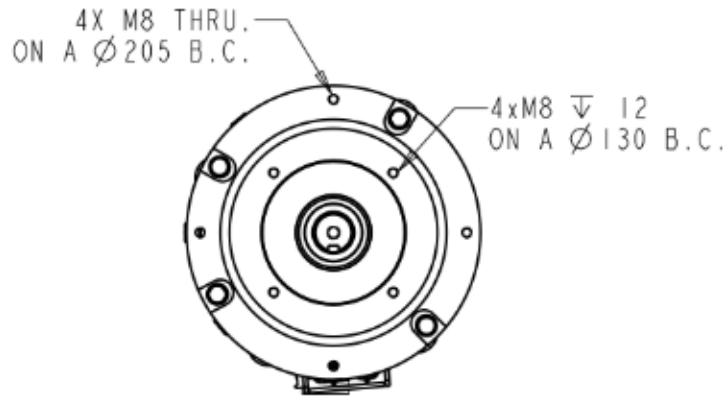

SCALE 0.250

MOTOR STACK	DIM "A"
112-165	342
112-195	372

TSW Low voltage AC Induction Truck Motors
IEC112B14
Drawing 1P111438 rev5.1

www.evs-inmotion.com