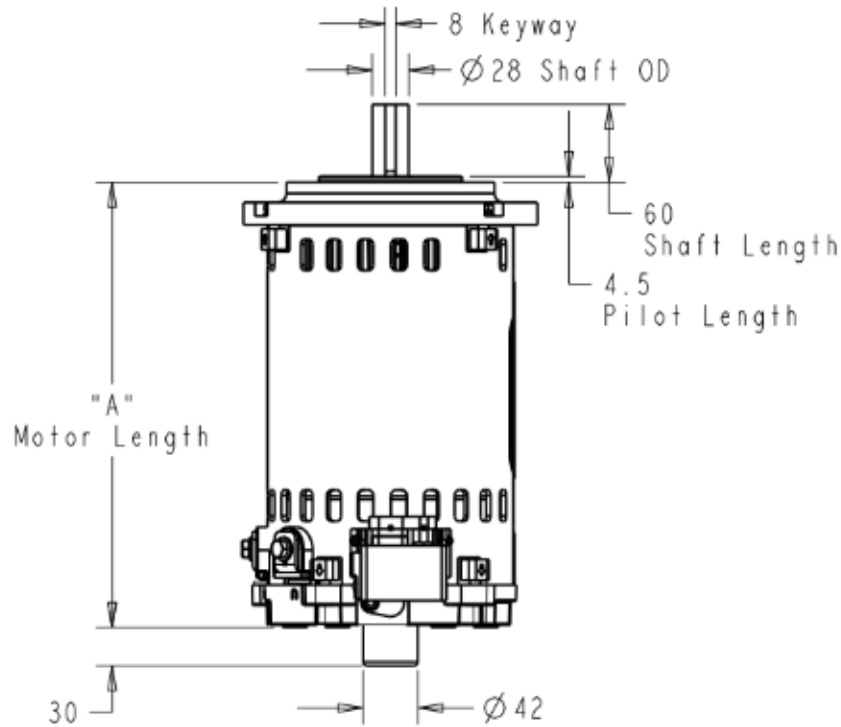

SCALE 0.250

MOTOR STACK	DIM "A"
112-165	342
112-195	372

TSW Low voltage AC Induction Truck Motors
IEC112B14
Drawing 1P111438 rev5.1

www.evs-inmotion.com