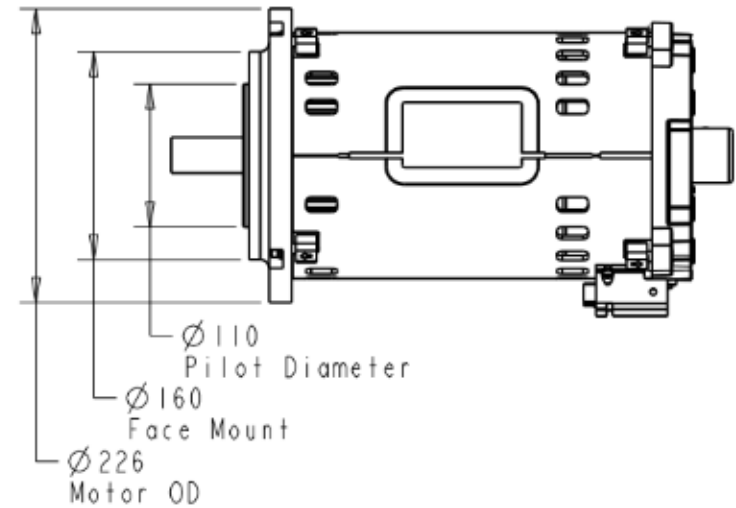

SCALE 0.250

MOTOR STACK	DIM "A"
112-165	342
112-195	372

TSW Low voltage AC Induction Truck Motors
IEC112B14
Drawing 1P111438 rev5.1

www.evs-inmotion.com